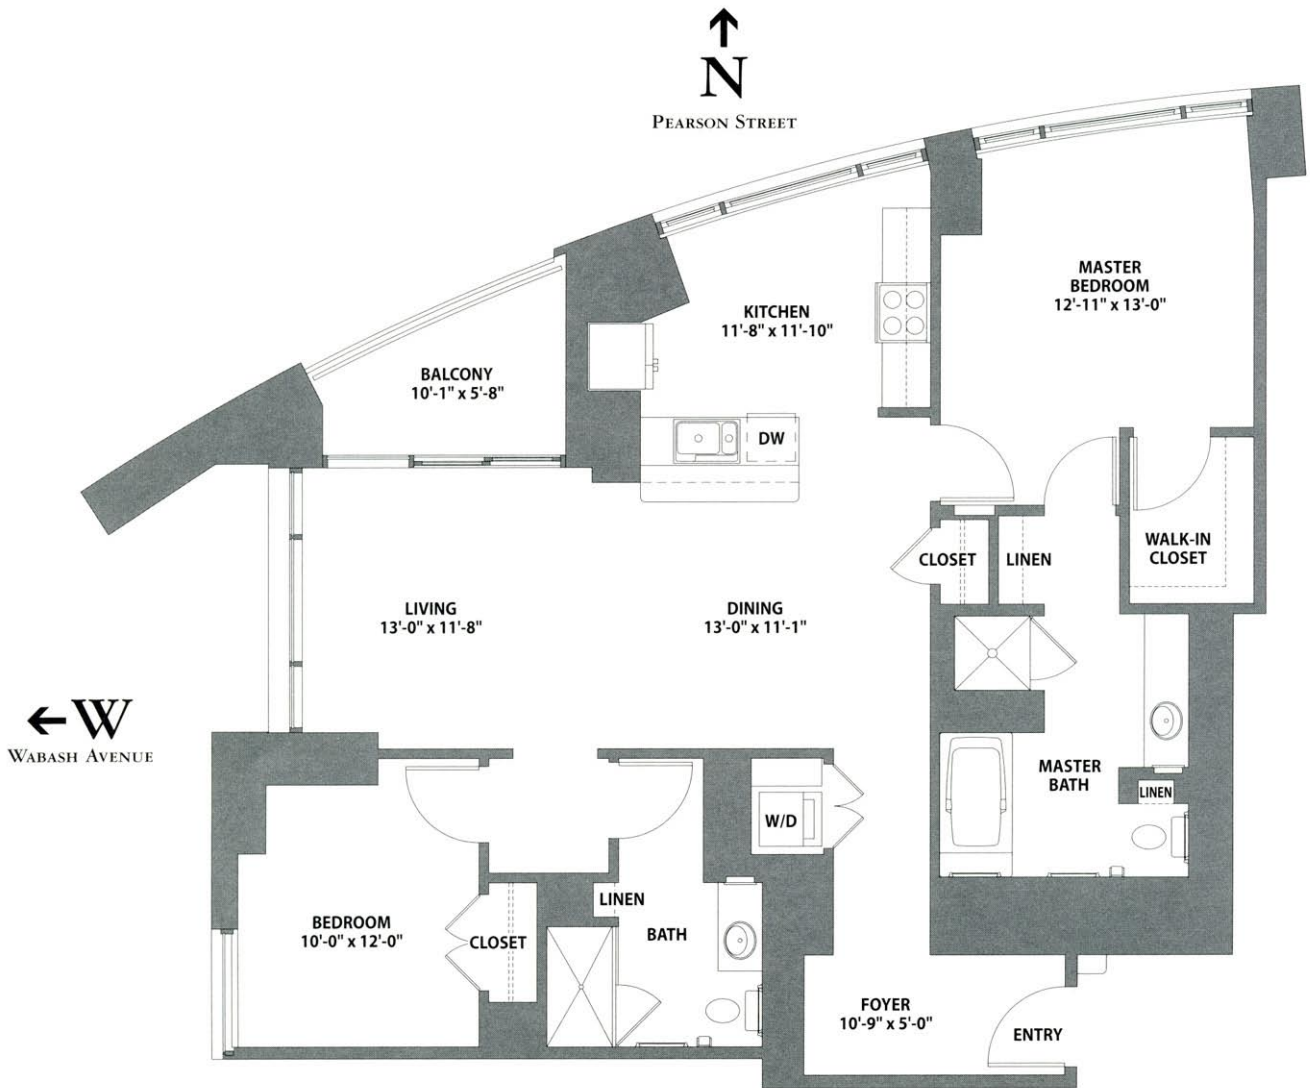

# THE BUCKINGHAM

Two Bedroom with Balcony  
approximate square footage 1,297

*Actual dimensions may vary slightly.*

THE  
*Clare*  
AT WATER TOWER