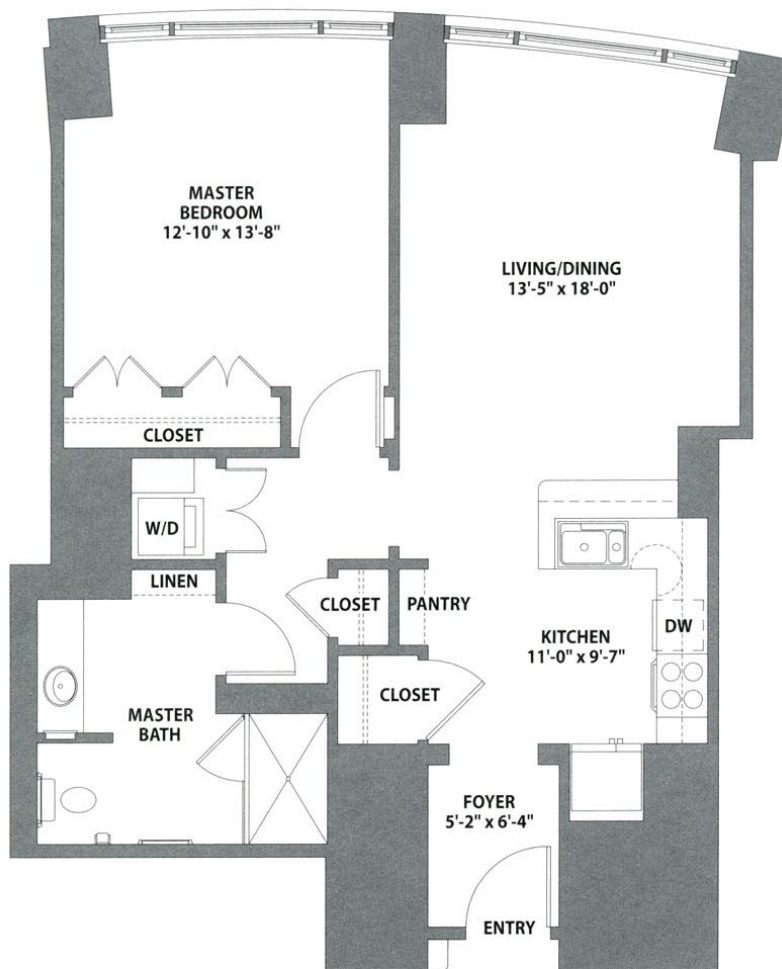

THE INVERARAY

One Bedroom
approximate square footage 872

PEARSON STREET

Actual dimensions may vary slightly.

THE
Clare
AT WATER TOWER