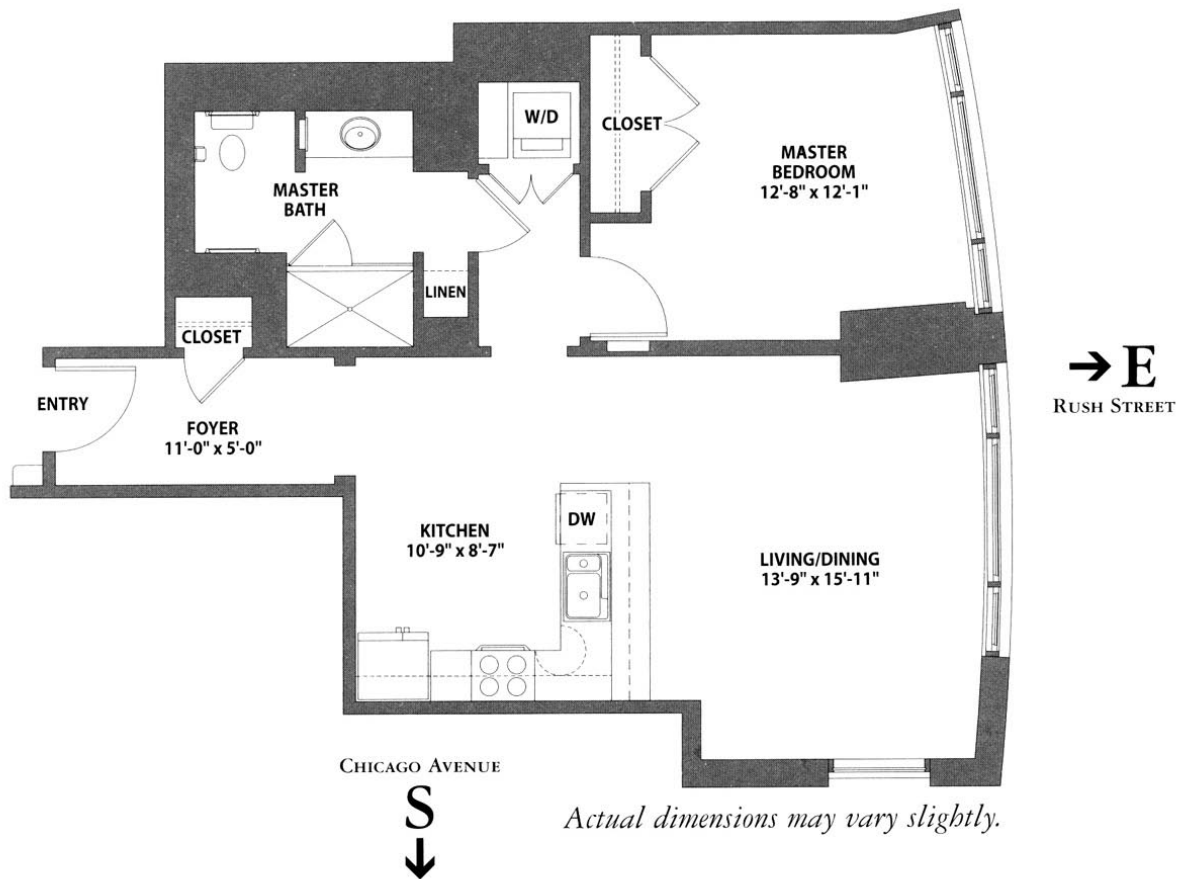

THE LEEDS

One Bedroom
Approximate square footage: 822

THE
Clare
AT WATER TOWER