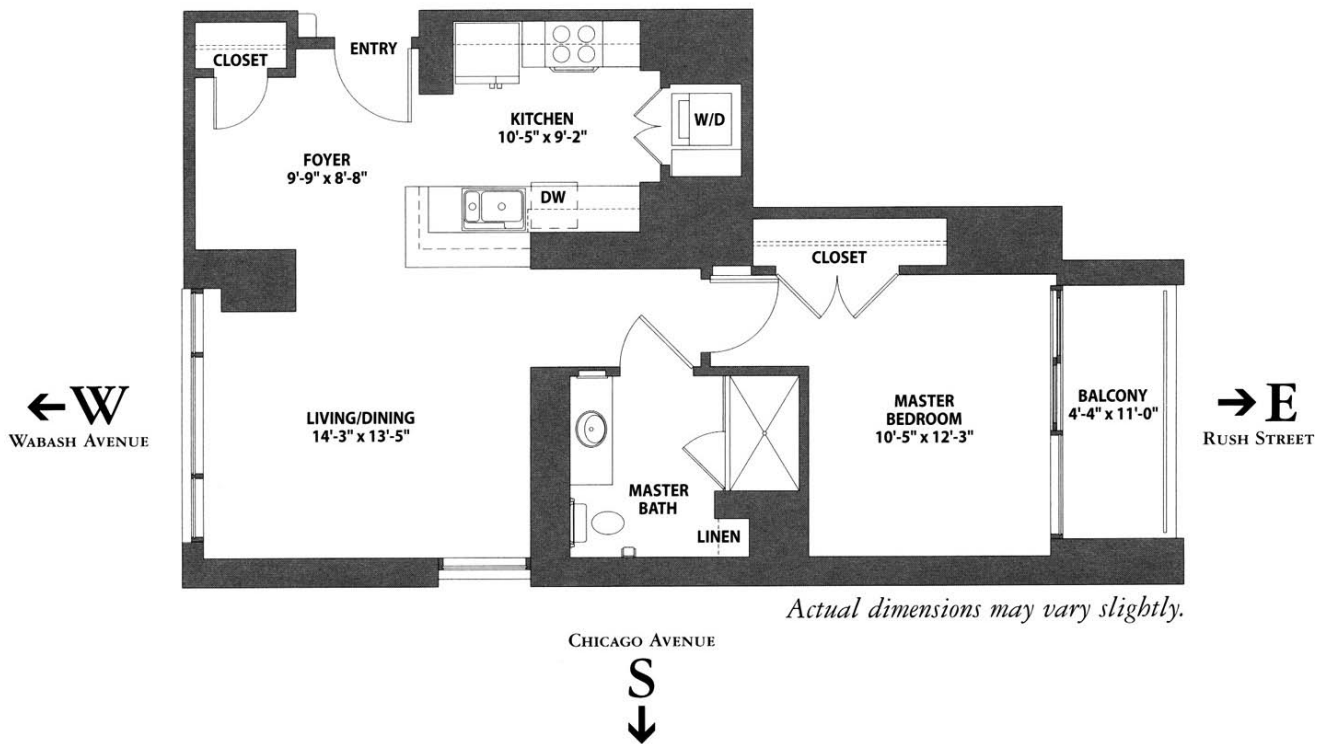

THE VERSAILLES

One Bedroom with Balcony
Approximate square footage: 774

THE
Clare
AT WATER TOWER