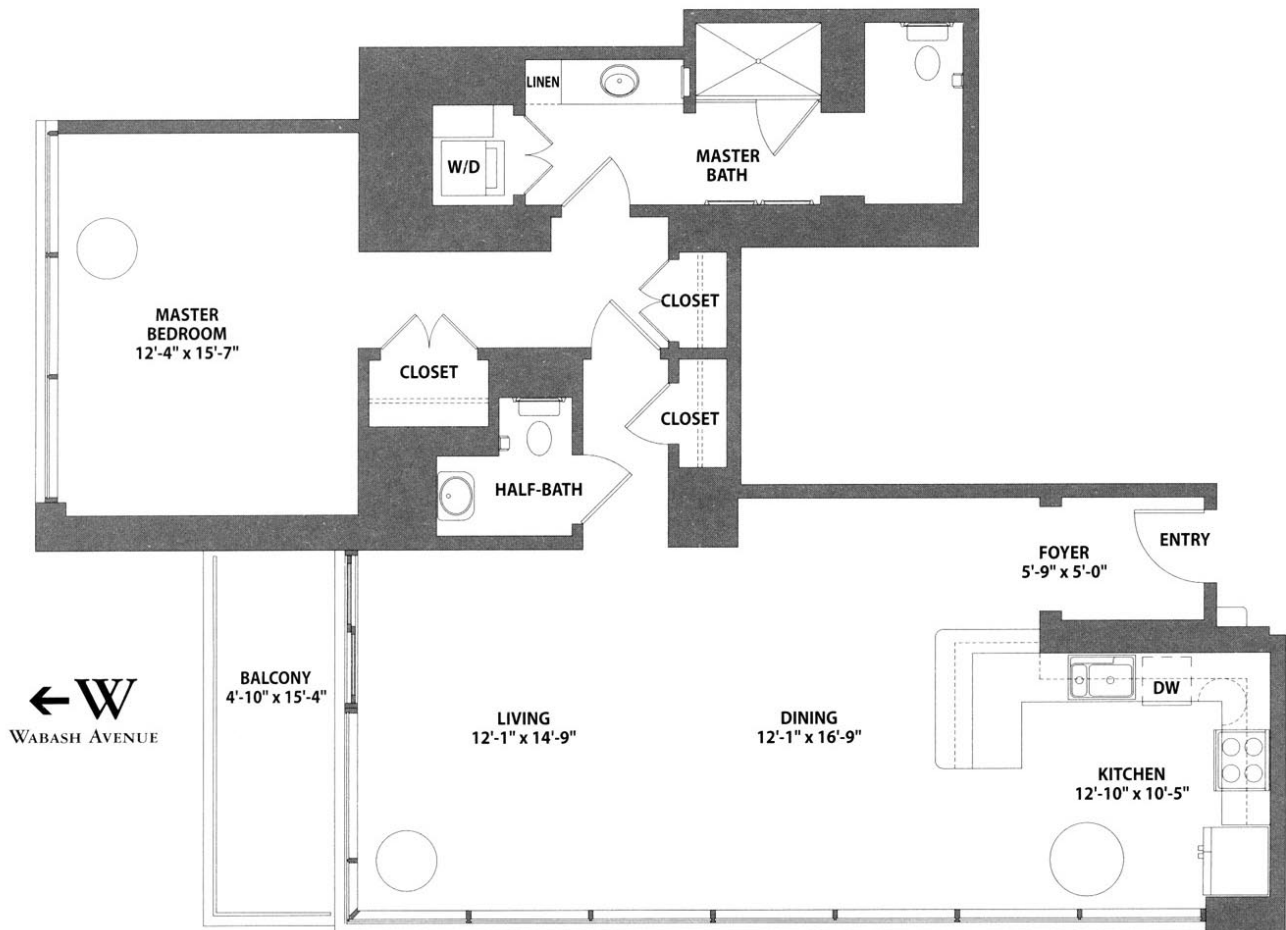

THE WARWICK

One Bedroom with Balcony
Approximate square footage: 1,183

Actual dimensions may vary slightly.

CHICAGO AVENUE

THE
Clare
AT WATER TOWER