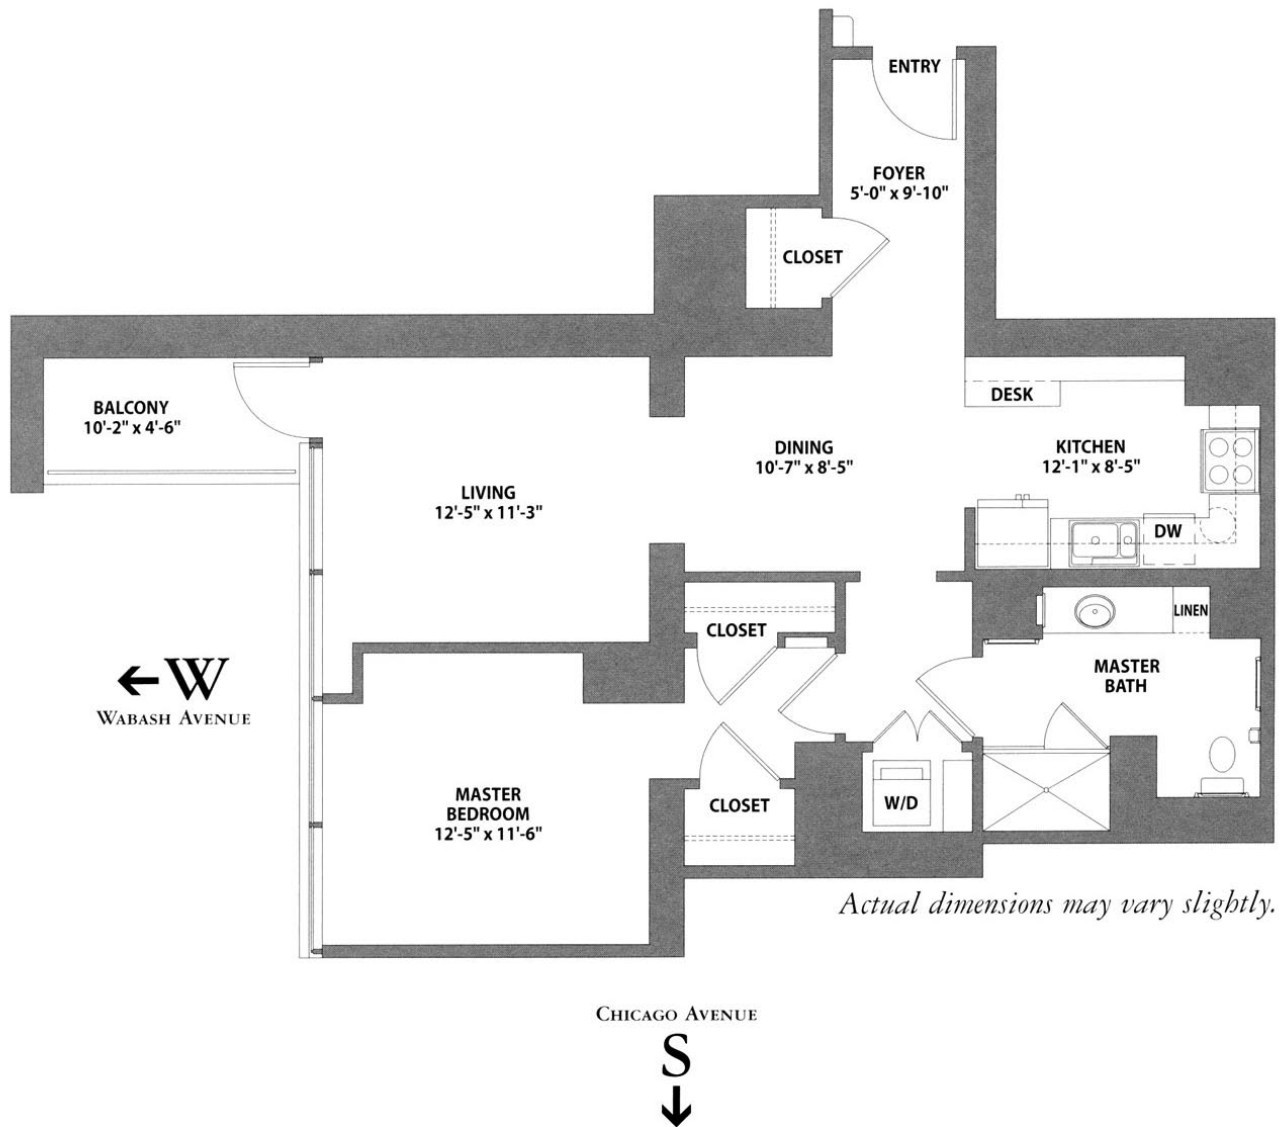

THE WHITEHALL

One Bedroom with Balcony
Approximate square footage: 858

THE
Clare
AT WATER TOWER