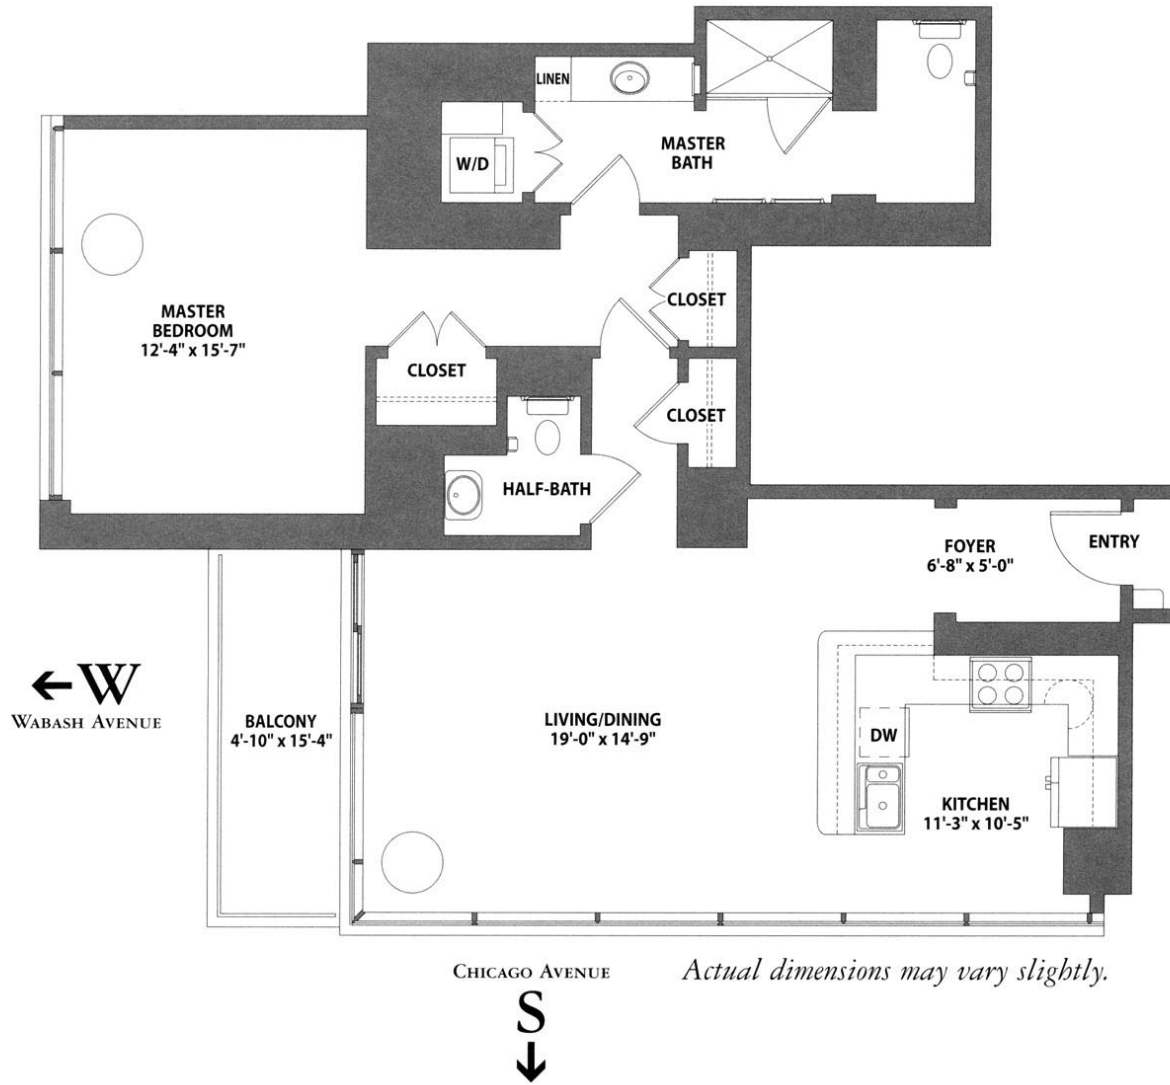

THE WINDSOR

One Bedroom with Balcony
Approximate square footage: 1,078

THE
Clare
AT WATER TOWER